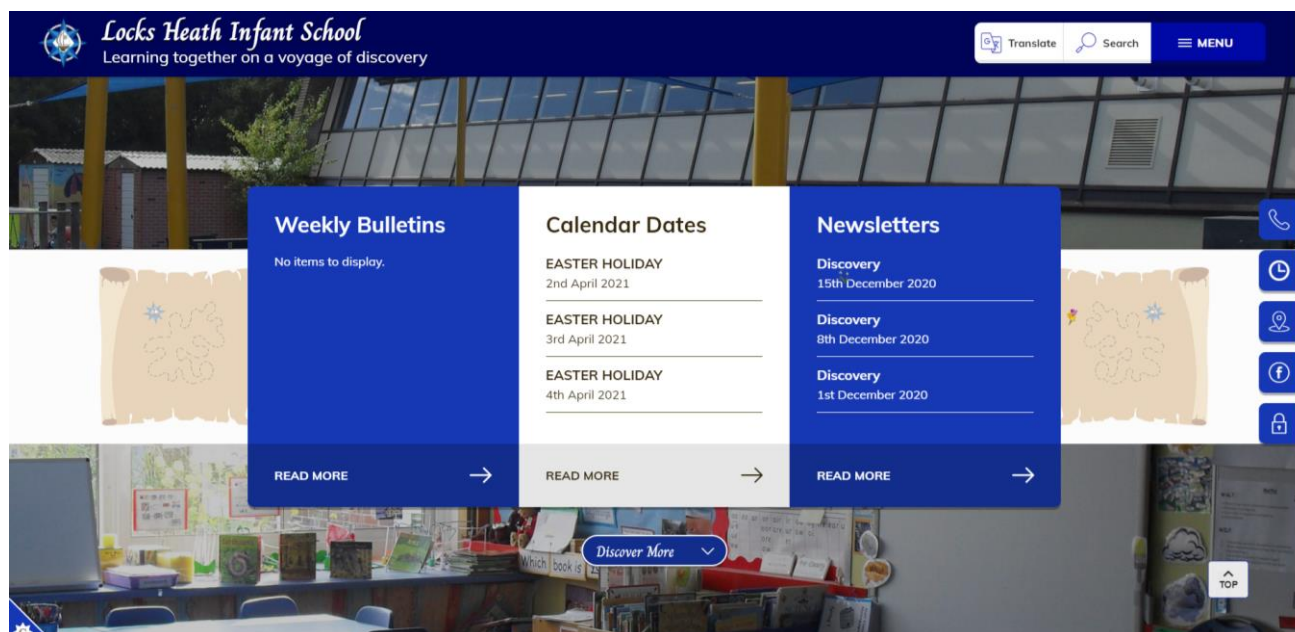

You can scroll down the page or click 'Discover More' to see more information on the home page.